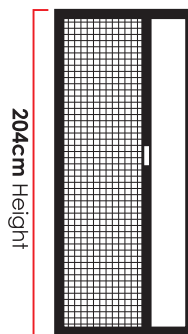

How To Measure

Use a metal tape measure.

Take multiple vertical and horizontal measurements inside door frame to ensure area is square.

Doors can be reduced in width to suit smaller than standard openings.

See full detailed instructions in the pack.

Sizes Available

99cm Width

210cm or 300cm Width

Single Door

Double Door

Left or right side closure

Centre closure