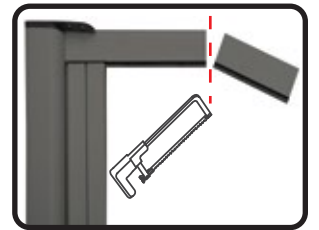

Kakadu

Retractable Flyscreen Door

DESIGNED TO BE INSTALLED INSIDE DOOR FRAMES

Perfect for protecting bi-fold and sliding doorways from insects while maintaining outdoor views

Neatly retracting roller flyscreen protects doorways from insects

Simple slide to open operation with magnetic closure

Features

Durable powder coated aluminium cassette

Easy hand operation with spring loaded retraction

Slimline base track with smooth running link chain

Can be shortened in width for installation into doorways

How To Measure

Use a metal tape measure.

Take multiple vertical and horizontal measurements inside door frame to ensure area is square.

Doors can be reduced in width to suit smaller than standard openings.

See full detailed instructions in the pack.

Sizes Available

99cm Width

210cm or 300cm Width

Single Door

Double Door

Left or right side closure

Centre closure