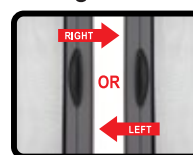

Left or right side closure