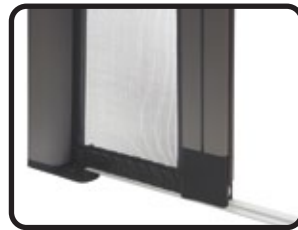

Kakadu

Retractable Flyscreen Door

DESIGNED TO BE INSTALLED INSIDE DOOR FRAMES

Perfect for protecting bi-fold and sliding doorways from insects while maintaining outdoor views

Neatly retracting roller flyscreen protects doorways from insects

Simple slide to open operation with magnetic closure

Features

Durable powder coated aluminium cassette

Easy hand operation with spring loaded retraction

Slimline base track with smooth running link chain

Can be shortened in width for installation into doorways

How To Measure

Use a metal tape measure.

Take multiple vertical and horizontal measurements inside door frame to ensure area is square.

Doors can be reduced in width to suit smaller than standard openings.