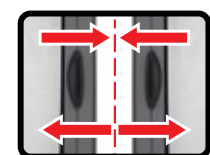

How To Measure

Use a metal tape measure.

Take multiple vertical and horizontal measurements inside door frame to ensure area is square.

Doors can be reduced in width to suit smaller than standard openings.

See full detailed instructions in the pack.

Sizes Available

99cm Width

210cm or 300cm Width

Single Door

Double Door

Left or right side closure

Centre closure