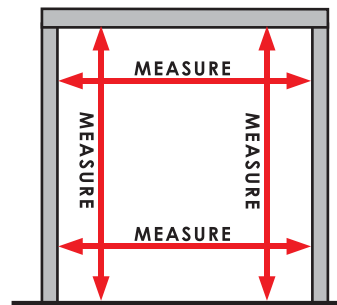

Simple slide to open operation with magnetic closure

Features

Durable powder coated aluminium cassette

Easy hand operation with spring loaded retraction

Slimline base track with smooth running link chain

Can be shortened in width for installation into doorways

How To Measure

Use a metal tape measure.

Take multiple vertical and horizontal measurements inside door frame to ensure area is square.

Doors can be reduced in width to suit smaller than standard openings.

See full detailed instructions in the pack.

Sizes Available

99cm Width

210cm or 300cm Width

Single Door

Double Door

Left or right side closure

Centre closure